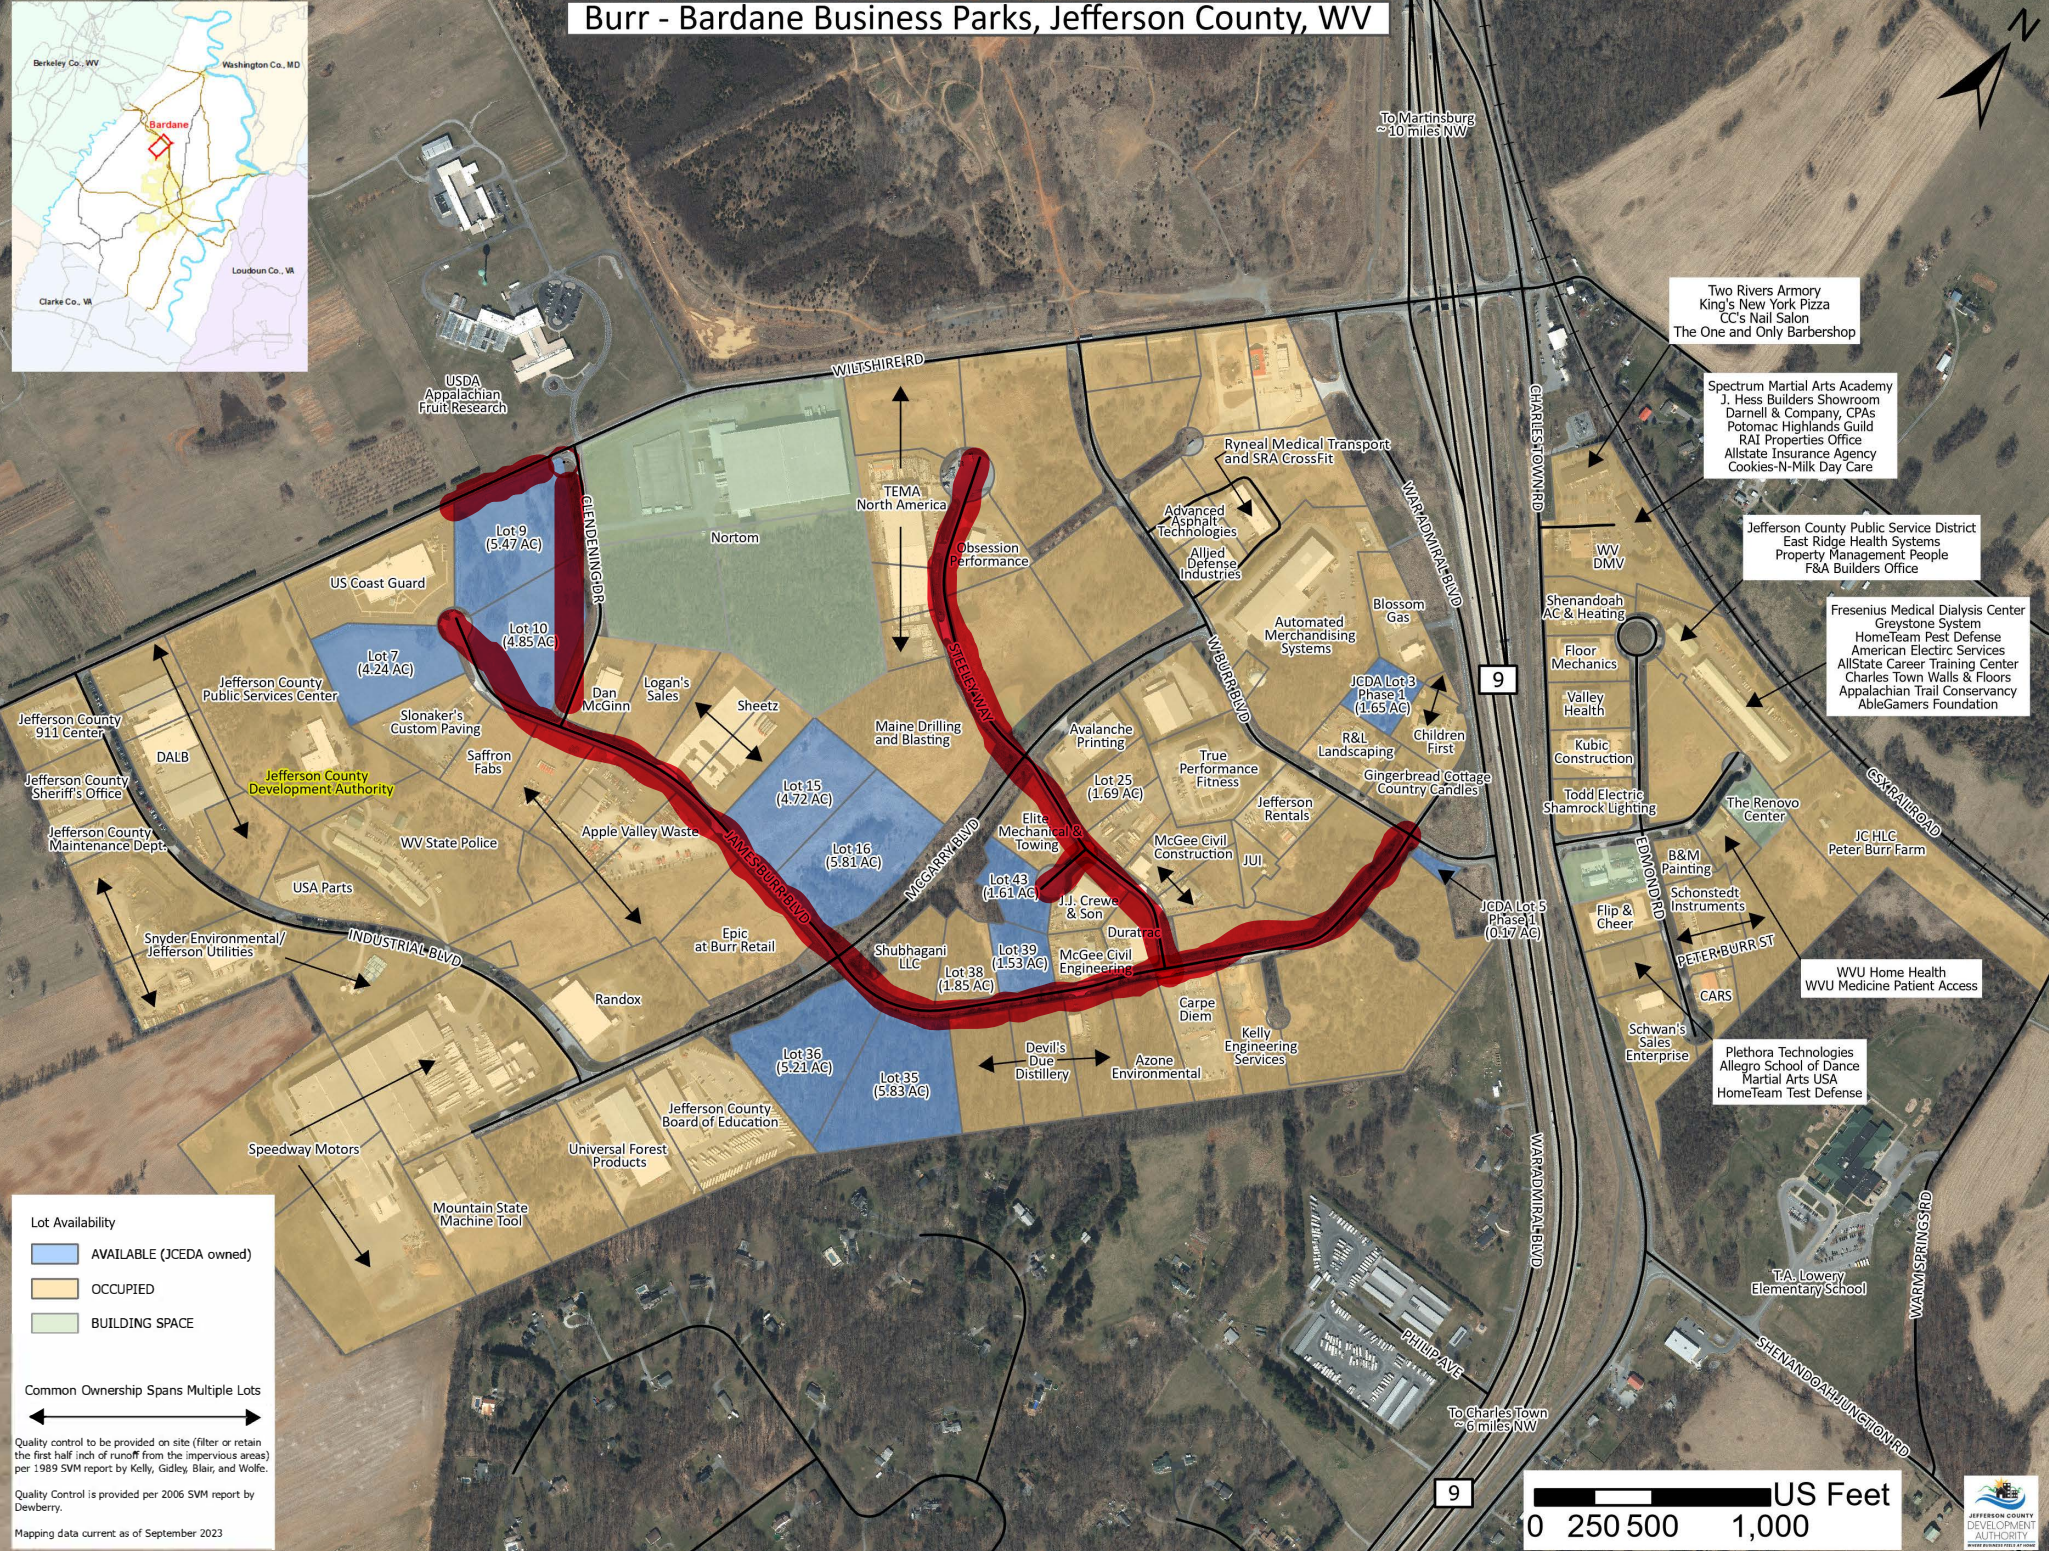

Burr - Bardane Business Parks, Jefferson County, WV

Lot Availability

- AVAILABLE (JCEDA owned)
- OCCUPIED
- BUILDING SPACE

Common Ownership Spans Multiple Lots

← →

Quality control to be provided on site (filter or retain the first half inch of runoff from the impervious areas) per 1989 SVM report by Kelly, Gidley, Blair, and Wolfe.

Quality Control is provided per 2006 SVM report by Dewberry.

Mapping data current as of September 2023

Two Rivers Armory
King's New York Pizza
CC's Nail Salon
The One and Only Barbershop

Jefferson County Public Service District
East Ridge Health Systems
Property Management People
F&A Builders Office

WVU Home Health
WVU Medicine Patient Access

Plethora Technologies
Allegro School of Dance
Martial Arts USA
HomeTeam Test Defense

T.A. Lowery
Elementary School

To Martinsburg
~10 miles NW

To Charles Town
~6 miles NW